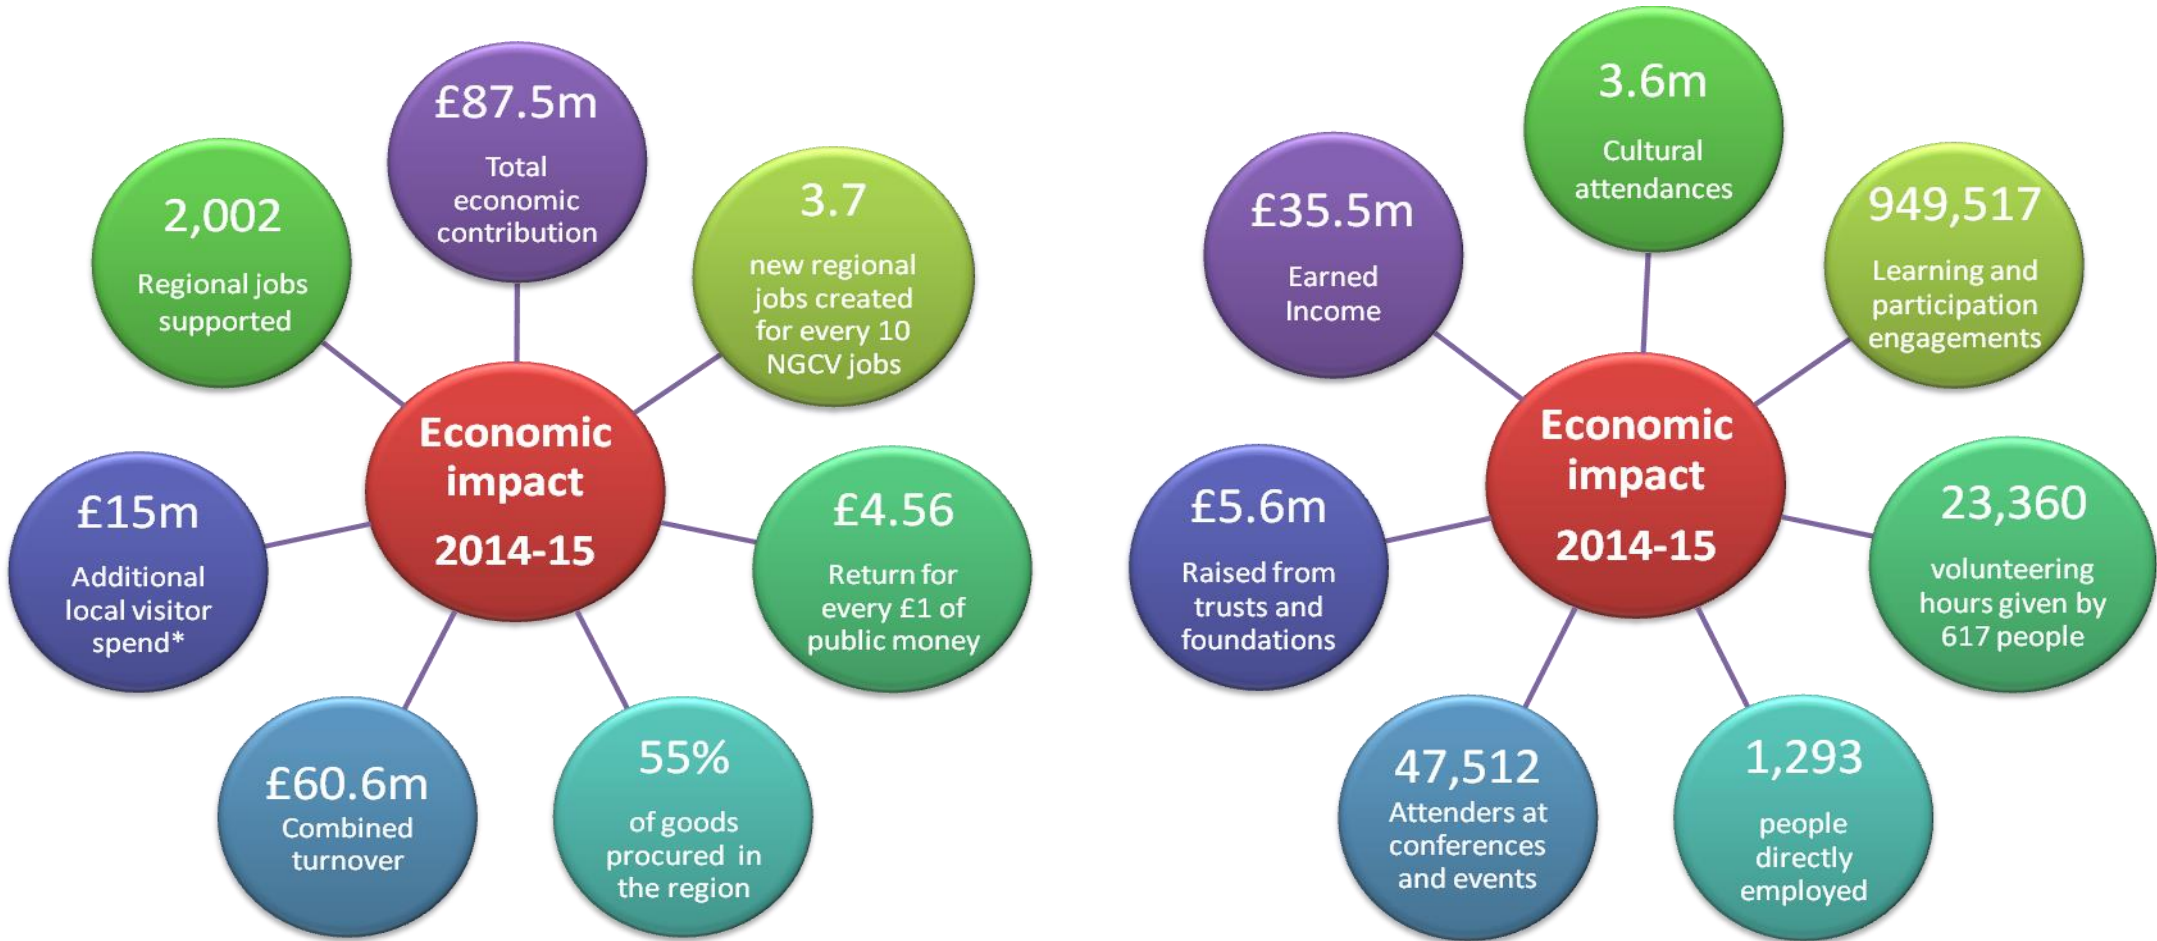

NEWCASTLE GATESHEAD CULTURAL VENUES

BALTIC

DANCECITY ©
Dance for the North East

Life

live
theatre

**NORTHERN
STAGE**

Sage
Gateshead

seven stories
The National Centre for Children's Books

**THEATRE
ROYAL
& CITY HALL**
NEWCASTLE UPON TYNE

**TYNE & WEAR
archives &
museums**

**TYNESIDE
C I N E M A**

NGCV's independent, annual Economic Impact Assessment is produced by [ERS](#) and available online with other information about NGCV at <http://ngcv.tv>

*Visitor spend in Newcastle and Gateshead area . Total additional visitor spend in the NE region was £9.4m generating 235 FTE jobs